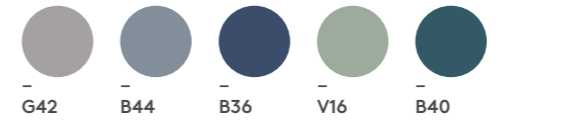

Plastic Colours / Colores de Plástico

***Ecoplas** (100% recycled polypropylene)
Available only for monoshells.

Finishes / Acabados

EN

Plastic finishes: available in colours PP1 from the polypropylene swatch card.