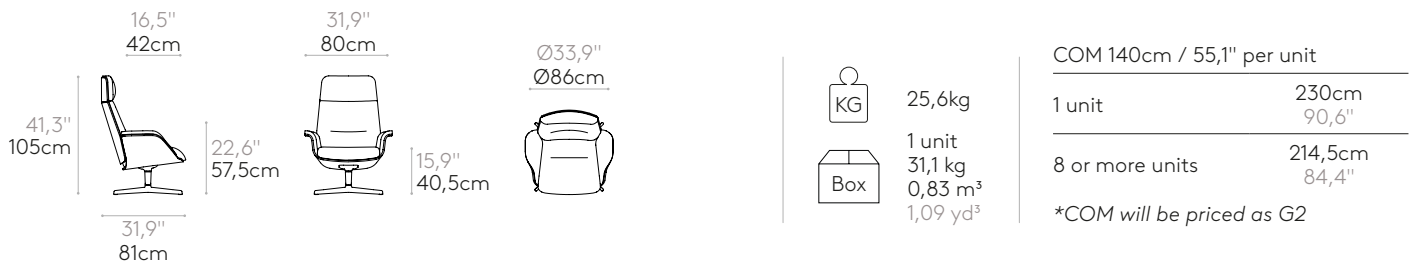

Upholstered lounge armchair with high back and outer shell in oak veneer. Four spoke aluminum base with self-return column. The seat height is not adjustable.

Seat & back: made with an inner steel frame covered with moulded polyurethane foam with a density of 50 kg/m³ and soft fiber.

Outer wooden cover: made of oak plywood. Available in all the oak finishes of our swatch card.

Upholstery: available in all the fabrics and leathers indicated in our finishes book.

Base: made of cast aluminum. Finished in black micro-textured powder coat as standard. Polished finish or micro-textured powder coated in white are available upon request.

Glides: plastic glides as standard. Felt glides are available with an upcharge.

Headrest: Adjustable in height and angle.

Product with GREENGUARD Gold Certificate.