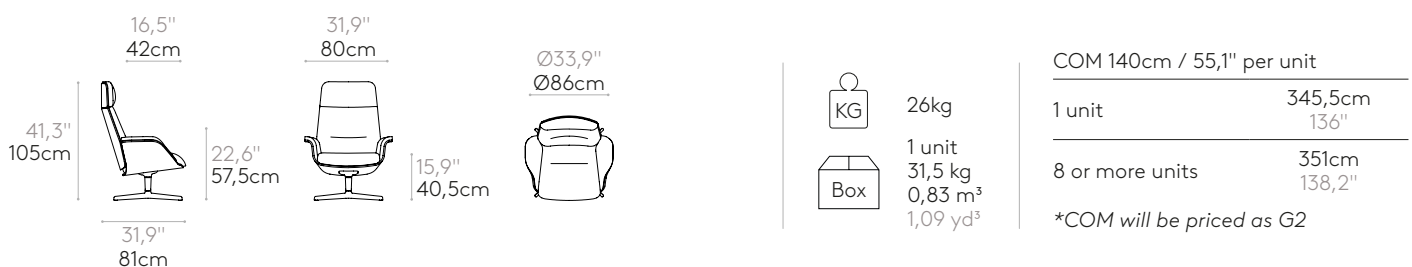

Upholstered lounge armchair with reclining high back and upholstered outer shell. Four spoke aluminum base with self-return column. The seat height is not adjustable.

Seat & back: made with an inner steel frame covered with moulded polyurethane foam with a density of 50 kg/m³ and soft fiber.

Upholstery: available in all the fabrics and leathers indicated in our finishes book.

Base: made of cast aluminum. Finished in black micro-textured powder coat as standard. Polished finish or micro-textured powder coated in white are available upon request.

Glides: plastic glides as standard. Felt glides are available with an upcharge.

Headrest: adjustable in height and angle.

Reclining backrest: can be locked in any position.

Product with GREENGUARD Gold Certificate.