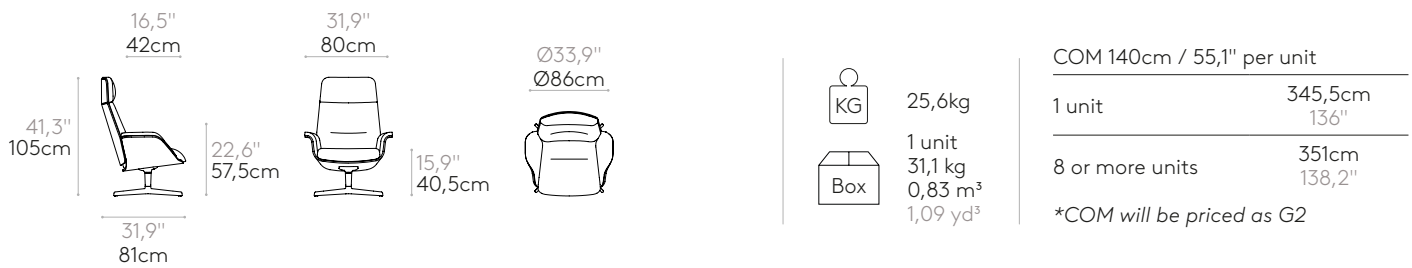

Upholstered lounge armchair with high back and upholstered outer shell. Four spoke aluminum base with self-return column. The seat height is not adjustable.

Seat & back: made with an inner steel frame covered with moulded polyurethane foam with a density of 50 kg/m³ and soft fiber.

Upholstery: available in all the fabrics and leathers indicated in our finishes book.

Base: made of cast aluminum. Finished in black micro-textured powder coat as standard. Polished finish or micro-textured powder coated in white are available upon request.

Glides: plastic glides as standard. Felt glides are available with an upcharge.

Headrest: Adjustable in height and angle.

Product with GREENGUARD Gold Certificate.