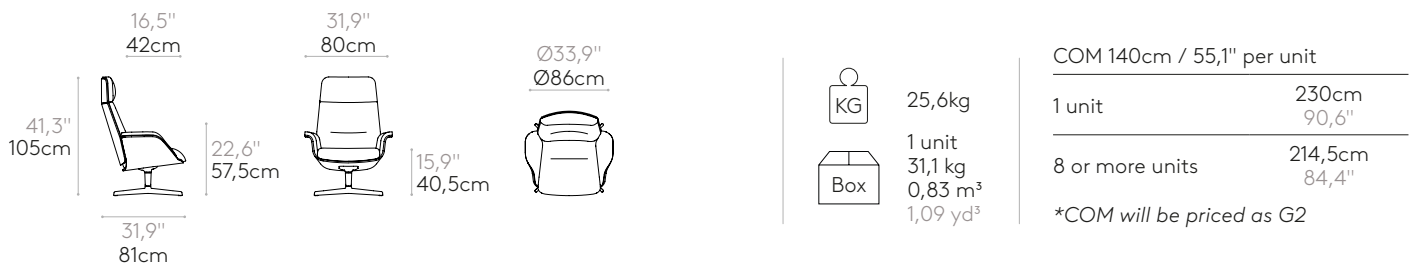

Upholstered lounge armchair with high back and outer shell in walnut veneer. Four spoke aluminum base with self-return column. The seat height is not adjustable.

Seat & back: made with an inner steel frame covered with moulded polyurethane foam with a density of 50 kg/m³ and soft fiber.

Outer wooden cover: made of walnut plywood. Available in all the walnut finishes of our swatch card.

Upholstery: available in all the fabrics and leathers indicated in our finishes book.

Base: made of cast aluminum. Finished in black micro-textured powder coat as standard. Polished finish or micro-textured powder coated in white are available upon request.

Glides: plastic glides as standard. Felt glides are available with an upcharge.

Headrest: Adjustable in height and angle.

Product with GREENGUARD Gold Certificate.