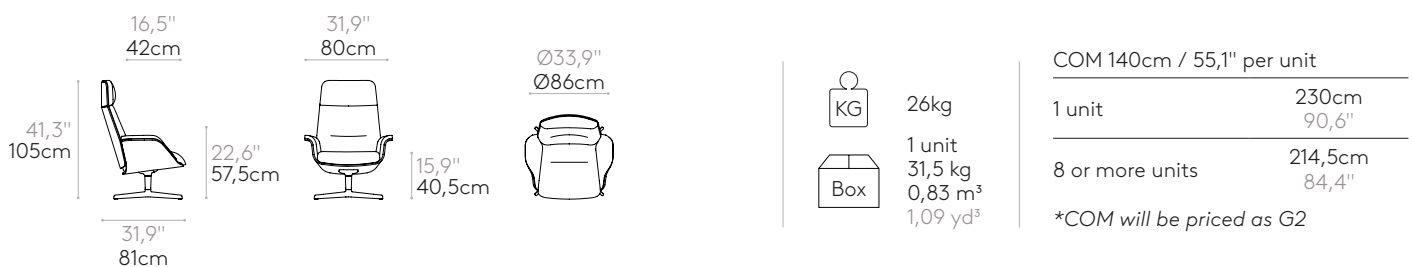

Upholstered lounge armchair with reclining high back and outer shell in oak veneer. Four spoke aluminum base with self-return column. The seat height is not adjustable.

Seat & back: made with an inner steel frame covered with moulded polyurethane foam with a density of 50 kg/m³ and soft fiber.

Outer wooden cover: made of oak plywood. Available in all the oak finishes of our swatch card.

Upholstery: available in all the fabrics and leathers indicated in our finishes book.

Base: made of cast aluminum. Finished in black micro-textured powder coat as standard. Polished finish or micro-textured powder coated in white are available upon request.

Glides: plastic glides as standard. Felt glides are available with an upcharge.

Headrest: adjustable in height and angle.

Reclining backrest: can be locked in any position.

Product with GREENGUARD Gold Certificate.