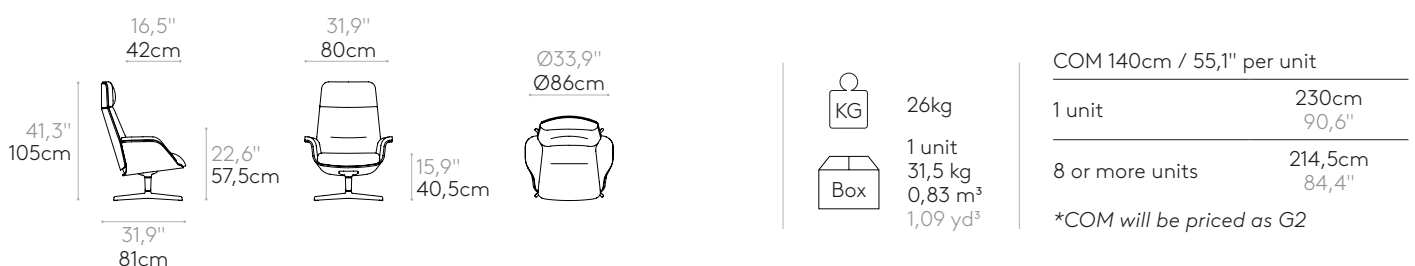

Upholstered lounge armchair with reclining high back and outer shell in walnut veneer. Four spoke aluminum base with self-return column. The seat height is not adjustable.

Seat & back: made with an inner steel frame covered with moulded polyurethane foam with a density of 50 kg/m³ and soft fiber.

Outer wooden cover: made of walnut plywood. Available in all the walnut finishes of our swatch card.

Upholstery: available in all the fabrics and leathers indicated in our finishes book.

Base: made of cast aluminum. Finished in black micro-textured powder coat as standard. Polished finish or micro-textured powder coated in white are available upon request.

Glides: plastic glides as standard. Felt glides are available with an upcharge.

Headrest: adjustable in height and angle.

Reclining backrest: can be locked in any position.

Product with GREENGUARD Gold Certificate.