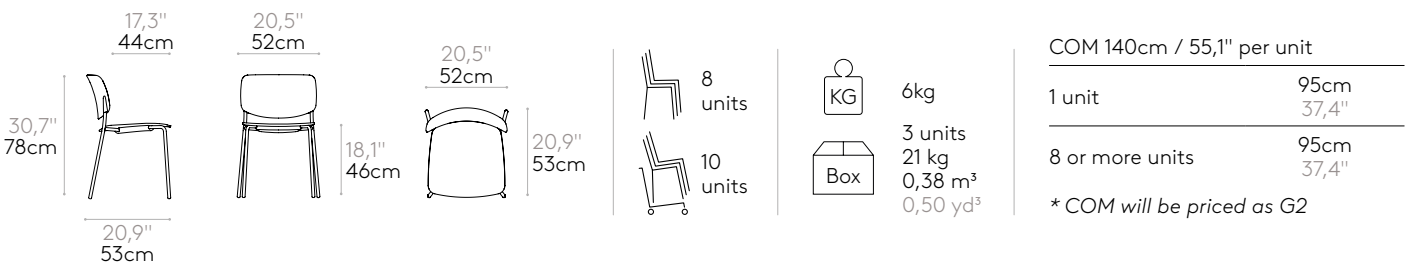

Chair with 4 leg frame (upholstered seat & back)

Code: **ARY0610**

Stackable chair with fully upholstered seat and backrest and round steel tube 4 leg frame.

Upholstery: in all the fabrics and leathers indicated in our finishes book.

Frame finishes: in chrome or micro-textured powder coated in colours M1 and M2 from our metallic swatch card.

Glides: plastic glides as standard. Felt glides are available with an upcharge.

Product with GREENGUARD Gold Certificate.