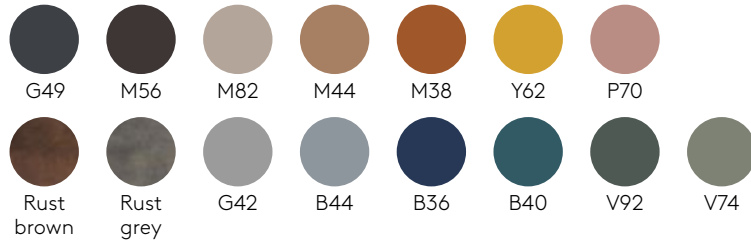

WARRANTY

5 years

FINISHES

Upholstery: All fabrics and leathers indicated in our finishes book.

Finishes book [+info](#)

Steel frames

M1 colours

M2 colours

Frame finishes: in chrome or micro-textured powder coated in colours M1 and M2 from our metallic swatch card.

Glides: plastic glides as standard. Felt glides are available with an upcharge.

Product with GREENGUARD Gold Certificate.