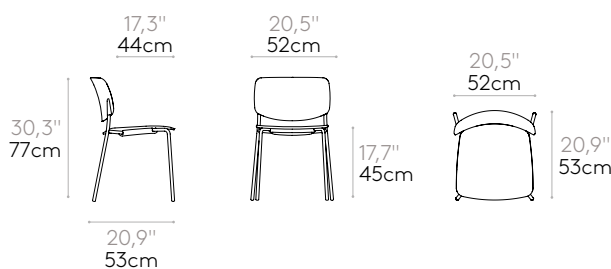

KG	5,5kg
Box	4 units 25 kg 0,38 m³ 0,50 yd³

Upholstered seat (upcharge)

Code: **ARY0000AS**

COM 140cm / 55,1" per unit

	65cm
1 unit	25,6"
	60cm
8 or more units	23,6"

* COM will be priced as G2

Optional fully upholstered seat. Inner seat made of polypropylene covered in flexible polyurethane foam.

Upholstery: in all the fabrics and leathers indicated in our finishes book.

Product with GREENGUARD Gold Certificate.