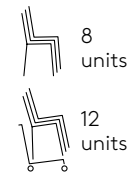

Product with FSC MIX 70%.

KG	6,5kg
Box	3 units 22,5 kg 0,38 m ³ 0,50 yd ³

Chair with 4 leg frame (wooden seat & back)

Code: **ARY0410**

Stackable chair with plywood seat and back and round steel tube 4 leg frame. Optionally the seat can be upholstered.

Product with GREENGUARD Gold Certificate.

Product with FSC MIX 70%.

KG	5,5kg
Box	4 units 25 kg 0,38 m ³ 0,50 yd ³

Upholstered seat (upcharge)

Code: **ARY0000AS**

COM 140cm / 55,1" per unit

	65cm
1 unit	25,6"
	60cm
8 or more units	23,6"