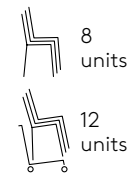

Chair with sled frame (wooden seat & back)

Code: **ARY0420**

Stackable chair with plywood seat and back and round steel rod sled frame. Optionally the seat can be upholstered.

Seat and back finishes: in any of the oak and walnut finishes from our wood swatch card.

Product with FSC MIX 70%.

KG	6,5kg
Box	3 units 22,5 kg 0,38 m ³ 0,50 yd ³

Chair with 4 leg frame (wooden seat & back)

Code: **ARY0410**

Stackable chair with plywood seat and back and round steel tube 4 leg frame. Optionally the seat can be upholstered.