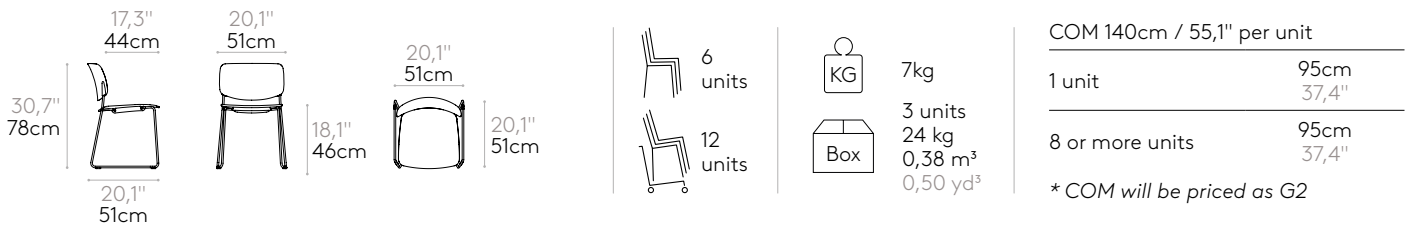

Chair with sled frame (upholstered seat & back)

Code: **ARY0620**

Stackable chair with fully upholstered seat and backrest and round steel rod sled frame.

Upholstery: in all the fabrics and leathers indicated in our finishes book.

Frame finishes: in chrome or micro-textured powder coated in colours M1 and M2 from our metallic swatch card.

Glides: plastic glides as standard. Felt glides are available with an upcharge.

Product with GREENGUARD Gold Certificate.