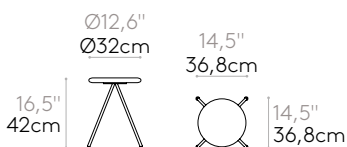

Stool H.42cm (wooden seat)

Code: **SUN0230**

Stool H.42cm with wooden seat and round steel tube 4 spoke base.

Seat finishes: in solid oak and walnut in any of the finishes or lacquered in colours W1 and W2 from our wood swatch card.

Base finishes: in chrome or micro-textured powder coated in colours M1 and M2 from our metallic swatch card.

Glides: plastic glides as standard. Felt glides are available with an upcharge.

Product with GREENGUARD Gold Certificate.