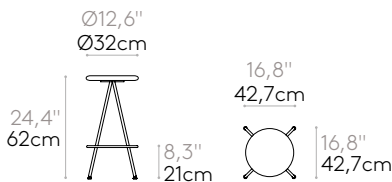

Stool H.62cm (wooden seat)

Code: **SUN0130**

Stool H.62cm with wooden seat and round steel tube 4 spoke base.

Seat finishes: in solid oak and walnut in any of the finishes or lacquered in colours W1 and W2 from our wood swatch card.

Base finishes: in chrome or micro-textured powder coated in colours M1 and M2 from our metallic swatch card.

Glides: plastic glides as standard. Felt glides are available with an upcharge.

Product with GREENGUARD Gold Certificate.