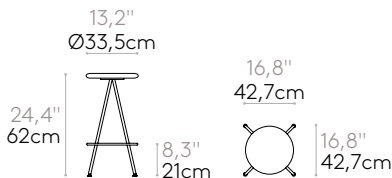

COM 140cm / 55,1" per unit	
1 unit	60cm 23,6"
8 or more units	50cm 19,7"
* COM will be priced as G2	

Stool H.42cm (upholstered seat)

Code: **SUN0240**

Stool H.42cm with upholstered seat and round steel tube 4 spoke base.

Seat: inner seat made of MDF board covered with moulded polyurethane foam with a density of 50 kg/m³.

Upholstery: in all the fabrics and leathers indicated in our finishes book.

Base finishes: in chrome or micro-textured powder coated in colours M1 and M2 from our metallic swatch card.

Glides: plastic glides as standard. Felt glides are available with an upcharge.

Product with GREENGUARD Gold Certificate.