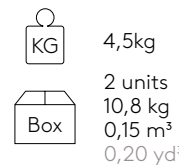

COM 140cm / 55,1" per unit	
1 unit	60cm 23,6"
8 or more units	50cm 19,7"
* COM will be priced as G2