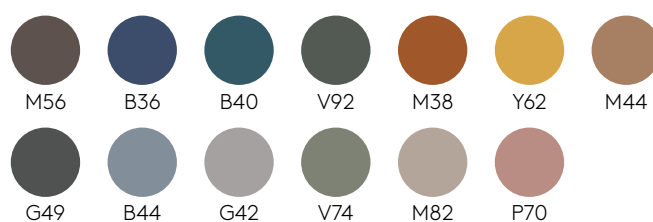

WARRANTY 5 YEARS

Warranty conditions [+info](#)

FINISHES

Upholstery: All fabrics and leathers indicated in our finishes book.

Finishes book [+info](#)

Steel frames

M1 colours

M2 colours

Chrome

Wooden seats

Oak

Walnut

W1 colours

W2 colours

+ INFO: <https://inclass.es/collection/sun/>

Stool H.75cm (wooden seat)

Code: **SUN0030**

Stool H.75cm with wooden seat and round steel tube 4 spoke base.

Seat finishes: in solid oak and walnut in any of the finishes or lacquered in colours W1 and W2 from our wood swatch card.