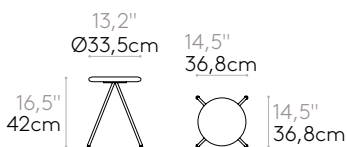

COM 140cm / 55,1" per unit	
1 unit	60cm 23,6"
8 or more units	50cm 19,7"
* COM will be priced as G2