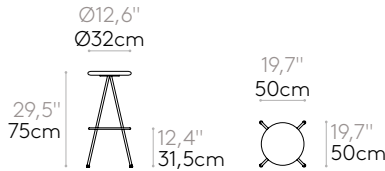

Stool H.75cm (wooden seat)

Code: **SUN0030**

Stool H.75cm with wooden seat and round steel tube 4 spoke base.

Seat finishes: in solid oak and walnut in any of the finishes or lacquered in colours W1 and W2 from our wood swatch card.

Base finishes: in chrome or micro-textured powder coated in colours M1 and M2 from our metallic swatch card.

Glides: plastic glides as standard. Felt glides are available with an upcharge.

Product with GREENGUARD Gold Certificate.