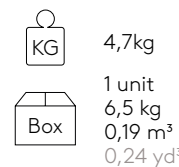

Stool H.62cm with upholstered seat and round steel tube 4 spoke base.

Seat: inner seat made of MDF board covered with moulded polyurethane foam with a density of 50 kg/m³.

Upholstery: in all the fabrics and leathers indicated in our finishes book.

Base finishes: in chrome or micro-textured powder coated in colours M1 and M2 from our metallic swatch card.

Glides: plastic glides as standard. Felt glides are available with an upcharge.

Product with GREENGUARD Gold Certificate.

COM 140cm / 55,1" per unit	
1 unit	60cm 23,6"
8 or more units	50cm 19,7"
* COM will be priced as G2	

Stool H.42cm (upholstered seat)

Code: **SUN0240**

Stool H.42cm with upholstered seat and round steel tube 4 spoke base.

Seat: inner seat made of MDF board covered with moulded polyurethane foam with a density of 50 kg/m³.

Upholstery: in all the fabrics and leathers indicated in our finishes book.

Base finishes: in chrome or micro-textured powder coated in colours M1 and M2 from our metallic swatch card.

Glides: plastic glides as standard. Felt glides are available with an upcharge.

Product with GREENGUARD Gold Certificate.