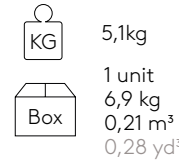

Stool H.75cm with upholstered seat and round steel tube 4 spoke base.

Seat: inner seat made of MDF board covered with moulded polyurethane foam with a density of 50 kg/m³.

Upholstery: in all the fabrics and leathers indicated in our finishes book.

Base finishes: in chrome or micro-textured powder coated in colours M1 and M2 from our metallic swatch card.

Glides: plastic glides as standard. Felt glides are available with an upcharge.

Product with GREENGUARD Gold Certificate.

COM 140cm / 55,1" per unit	
1 unit	60cm 23,6"
8 or more units	50cm 19,7"
* COM will be priced as G2