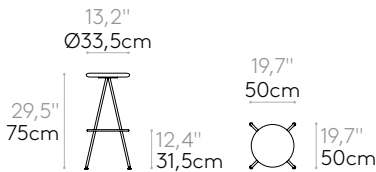

Stool H.75cm (upholstered seat)

Code: **SUN0040**

Stool H.75cm with upholstered seat and round steel tube 4 spoke base.

Seat: inner seat made of MDF board covered with moulded polyurethane foam with a density of 50 kg/m³.

Upholstery: in all the fabrics and leathers indicated in our finishes book.

Base finishes: in chrome or micro-textured powder coated in colours M1 and M2 from our metallic swatch card.

Glides: plastic glides as standard. Felt glides are available with an upcharge.

Product with GREENGUARD Gold Certificate.

COM 140cm / 55,1" per unit	
1 unit	60cm 23,6"
8 or more units	50cm 19,7"
* COM will be priced as G2	

Stool H.62cm (upholstered seat)

Code: **SUN0140**

Stool H.62cm with upholstered seat and round steel tube 4 spoke base.

Seat: inner seat made of MDF board covered with moulded polyurethane foam with a density of 50 kg/m³.

Upholstery: in all the fabrics and leathers indicated in our finishes book.

Base finishes: in chrome or micro-textured powder coated in colours M1 and M2 from our metallic swatch card.

Glides: plastic glides as standard. Felt glides are available with an upcharge.

Product with GREENGUARD Gold Certificate.