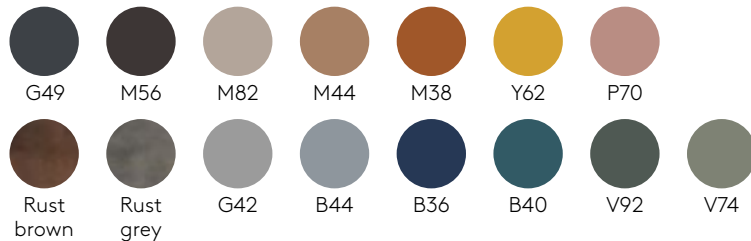

WARRANTY 5 YEARS

Warranty conditions [+info](#)

FINISHES

Upholstery: All fabrics and leathers indicated in our finishes book.

Finishes book [+info](#)

Steel frames

M1 colours

M2 colours

Chrome

Wooden seats

Oak

Walnut

W1 colours

W2 colours

+ INFO: <https://inclass.es/collection/sun/>

Stool H.75cm (wooden seat)