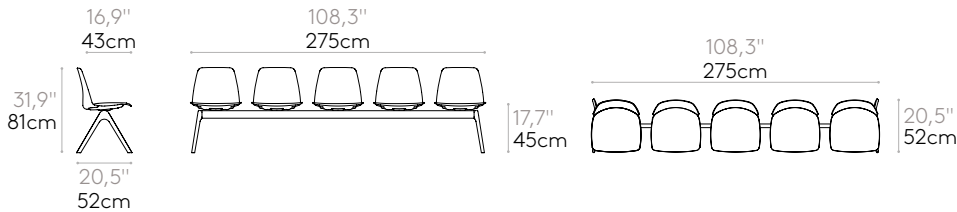

5 seater bench frame with legs (only frame info)

Code: **UNN0750**

KG 15,1kg

1 unit
KD 17,6 kg
0,05 m³
0,07 yd³