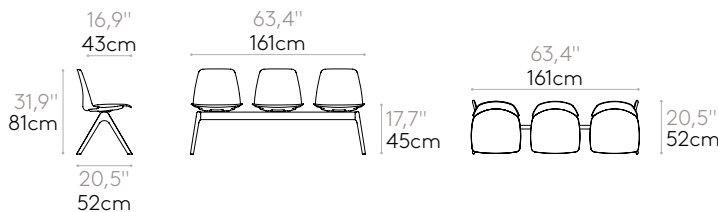

3 seater bench frame with legs (only frame info)

Code: **UNN0730**

KG 10,1kg

1 unit
KD 12,1 kg
0,04 m³
0,06 yd³