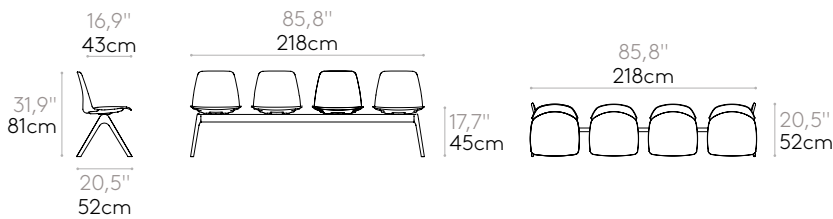

4 seater bench frame with legs (only frame info)

Code: **UNN0740**

KG 12,5kg

1 unit
KD 14,6 kg
0,05 m³
0,07 yd³