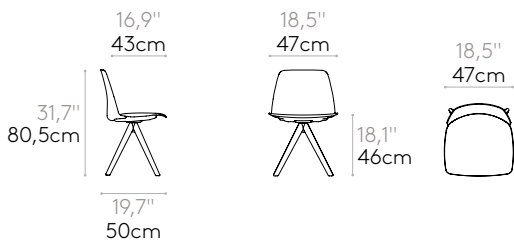

8kg

10 kg
0,24 m³
0,31 yd³

50%
Recycled*

* Numbers may vary based on the exact options selected.