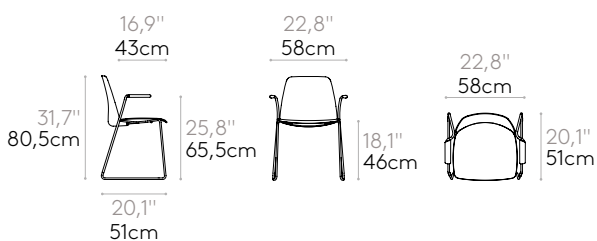

Stackable armchair with polypropylene seat and backrest with round steel rod sled frame. Optionally the seat can be upholstered.

Seat and back finishes: surface with a matt non-slip micro texture. Available in colours PP1 from the polypropylene swatch card. Seat and backrests of two different colours can be combined with no upcharge. Custom colours available for minimum orders of 400pcs.

Arms finishes: in black or white colour.

Frame finishes: in chrome or micro-textured powder coated in colours M1 and M2 from our metallic swatch card.

Glides: plastic glides as standard. Felt glides and glides for carpet flooring are available with an upcharge.

Product with GREENGUARD Gold Certificate.