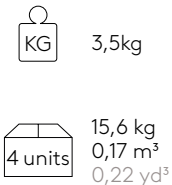

Polypropylene seat and backrest for bench. Optionally the seat can be upholstered.

Seat and back finishes: surface with a matt non-slip micro texture. Available in colours PP1 from the polypropylene swatch card. Seat and backrests of two different colours can be combined with no upcharge. Custom colours available for minimum orders of 400pcs.

Product with GREENGUARD Gold Certificate.