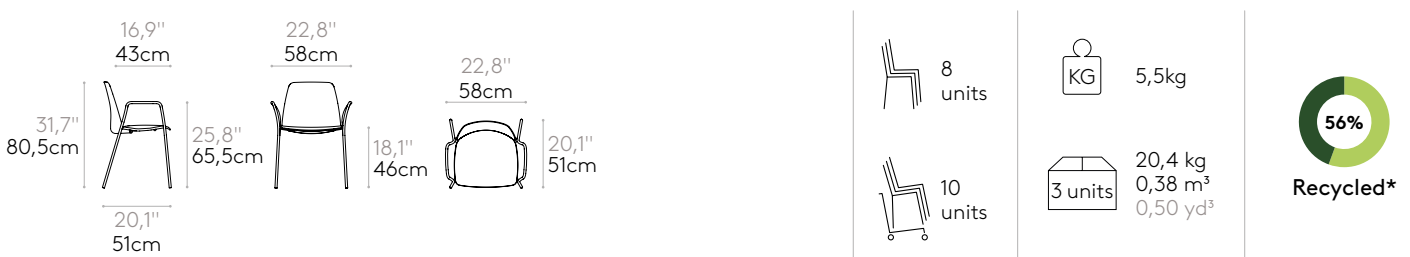

Stackable armchair with polypropylene seat and backrest with round steel tube 4 leg frame and steel tube arms. Optionally the seat can be upholstered.

Seat and back finishes: surface with a matt non-slip micro texture. Available in colours PP1 from the polypropylene swatch card. Seat and backrests of two different colours can be combined with no upcharge. Custom colours available for minimum orders of 400pcs.

Frame finishes: in chrome or micro-textured powder coated in colours M1 and M2 from our metallic swatch card.

Glides: plastic glides as standard. Felt glides and glides for carpet flooring are available with an upcharge.

Product with GREENGUARD Gold Certificate.