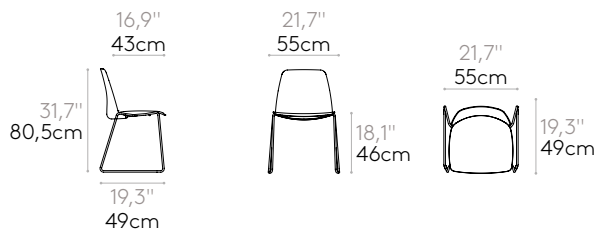

Chair with sled frame

Code: **UNN0020**

Stackable chair with polypropylene seat and backrest with round steel rod sled frame. Optionally the seat can be upholstered.

Seat and back finishes: surface with a matt non-slip micro texture. Available in colours PP1 from the polypropylene swatch card. Seat and backrests of two different colours can be combined with no upcharge. Custom colours available for minimum orders of 400pcs.

Frame finishes: in chrome or micro-textured powder coated in colours M1 and M2 from our metallic swatch card.

Glides: plastic glides as standard. Felt glides and glides for carpet flooring are available with an upcharge.

Product with GREENGUARD Gold Certificate.

Recycled*

Armchair with sled frame

Code: **UNN0080**

Stackable armchair with polypropylene seat and backrest with round steel rod sled frame. Optionally the seat can be upholstered.

Seat and back finishes: surface with a matt non-slip micro texture. Available in colours PP1 from the polypropylene swatch card. Seat and backrests of two different colours can be combined with no upcharge. Custom colours available for minimum orders of 400pcs.

Arms finishes: in black or white colour.

Frame finishes: in chrome or micro-textured powder coated in colours M1 and M2 from our metallic swatch card.

Glides: plastic glides as standard. Felt glides and glides for carpet flooring are available with an upcharge.

Product with GREENGUARD Gold Certificate.

Recycled*

* Numbers may vary based on the exact options selected.