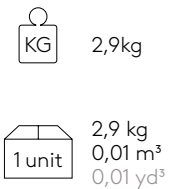

\* Numbers may vary based on the exact options selected.

**OPTIONAL ITEMS & ACCESSORIES**

**Upholstered seat** (upcharge)

Code: **UNN0000AS**

COM 140cm / 55,1" per unit

1 unit	59cm / 23,2"
8 or more units	55cm / 21,7"