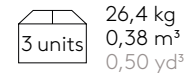

Stackable armchair with polypropylene seat and backrest with round steel rod sled frame. Optionally the seat can be upholstered.

Seat and back finishes: surface with a matt non-slip micro texture. Available in colours PP1 from the polypropylene swatch card. Seat and backrests of two different colours can be combined with no upcharge. Custom colours available for minimum orders of 400pcs.

Arms finishes: in black or white colour.

Frame finishes: in chrome or micro-textured powder coated in colours M1 and M2 from our metallic swatch card.

Glides: plastic glides as standard. Felt glides and glides for carpet flooring are available with an upcharge.

Product with GREENGUARD Gold Certificate.