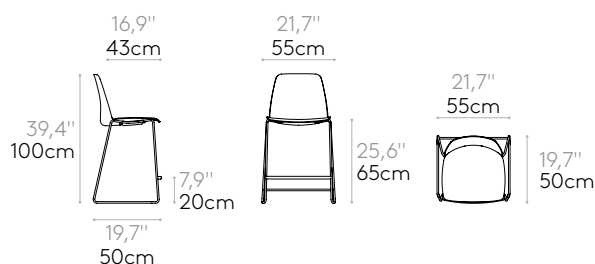

KG 8kg

1 unit 10,4 kg
0,39 m³
0,51 yd³

* Numbers may vary based on the exact options selected.