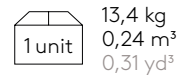

Chair with 4 spoke steel swivel base

Code: **UNN0030**

Chair with polypropylene seat and backrest with 4 spoke swivel base in round steel rod. The seat height is not adjustable. Optionally the seat can be upholstered.

Seat and back finishes: surface with a matt non-slip micro texture. Available in colours PP1 from the polypropylene swatch card. Seat and backrests of two different colours can be combined with no upcharge. Custom colours available for minimum orders of 400pcs.

Base finishes: in chrome or micro-textured powder coated in colours M1 and M2 from our metallic swatch card.

Glides: plastic glides as standard. Felt glides and glides for carpet flooring are available with an upcharge.

Product with GREENGUARD Gold Certificate.

Armchair with 4 spoke steel swivel base

Code: **UNN0060**

Armchair with polypropylene seat and backrest with 4 spoke swivel base in round steel rod and round steel tube arms. The seat height is not adjustable. Optionally the seat can be upholstered.

Seat and back finishes: surface with a matt non-slip micro texture. Available in colours PP1 from the polypropylene swatch card. Seat and backrests of two different colours can be combined with no upcharge. Custom colours available for minimum orders of 400pcs.

Base & arms finishes: in chrome or micro-textured powder coated in colours M1 and M2 from our metallic swatch card.

Glides: plastic glides as standard. Felt glides and glides for carpet flooring are available with an upcharge.

Product with GREENGUARD Gold Certificate.

* Numbers may vary based on the exact options selected.