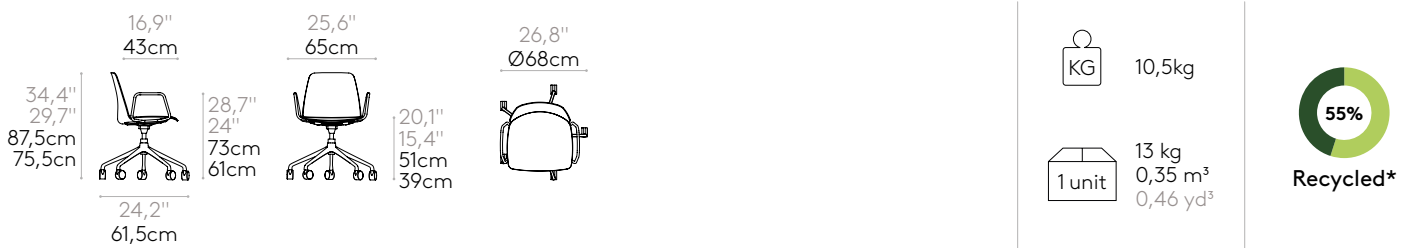

Code: **UNN0075**

Armchair with polypropylene seat and backrest with 5 aluminum spoke swivel base with gas lift column, Ø65mm twin wheel swivel casters with soft tread and round steel tube arms. The seat height is adjustable. Optionally the seat can be upholstered.

**Seat and back finishes:** surface with a matt non-slip micro texture. Available in colours PP1 from the polypropylene swatch card. Seat and backrests of two different colours can be combined with no upcharge. Custom colours available for minimum orders of 400pcs.

Product with GREENGUARD Gold Certificate.

\* Numbers may vary based on the exact options selected.

**Chair with 4 spoke steel swivel base**

Code: **UNN0030**

Chair with polypropylene seat and backrest with 4 spoke swivel base in round steel rod. The seat height is not adjustable. Optionally the seat can be upholstered.