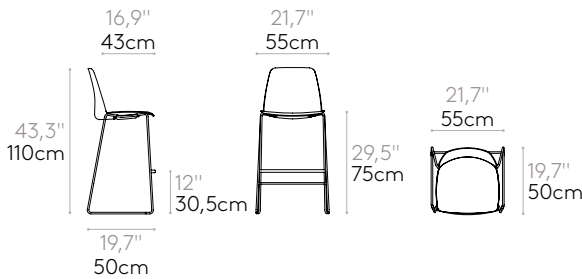

High stool with polypropylene seat and backrest and round steel rod sled frame. Optionally the seat can be upholstered.

Seat and back finishes: surface with a matt non-slip micro texture. Available in colours PP1 from the polypropylene swatch card. Seat and backrests of two different colours can be combined with no upcharge. Custom colours available for minimum orders of 400pcs.

Frame finishes: in chrome or micro-textured powder coated in colours M1 and M2 from our metallic swatch card.

Glides: plastic glides as standard. Felt glides and glides for carpet flooring are available with an upcharge.

Product with GREENGUARD Gold Certificate.

KG 8,5kg

1 unit 10,9 kg
0,44 m³
0,58 yd³