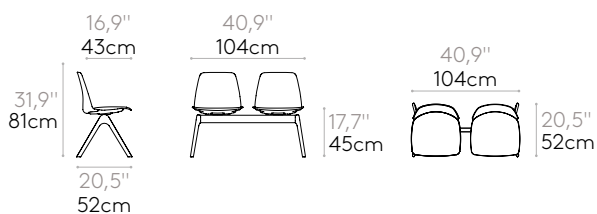

2 seater bench frame with legs (only frame info)

Code: **UNN0720**

KG 7,6kg

1 unit
KD 9,6 kg
0,04 m³
0,06 yd³

* Numbers may vary based on the exact options selected.