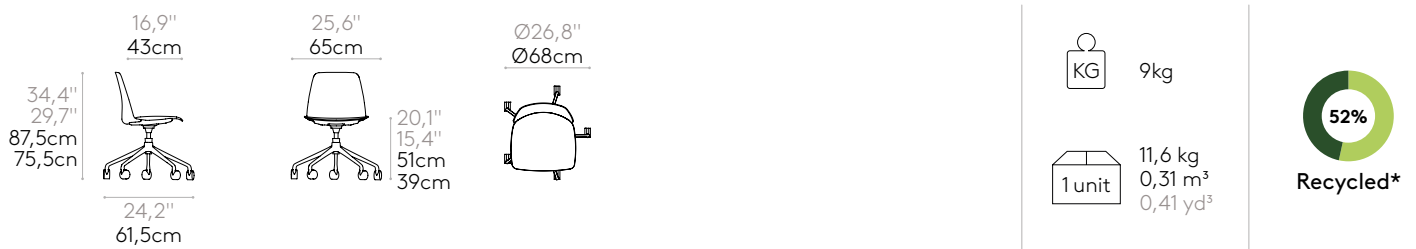

Chair with polypropylene seat and backrest with 5 aluminum spoke swivel base with gas lift column and Ø65mm twin wheel swivel casters with soft tread. The seat height is adjustable. Optionally the seat can be upholstered.

Seat and back finishes: surface with a matt non-slip micro texture. Available in colours PP1 from the polypropylene swatch card. Seat and backrests of two different colours can be combined with no upcharge. Custom colours available for minimum orders of 400pcs.

Base finishes: polished or micro-textured powder coated in black or white.

Casters: Ø65mm twin wheel swivel casters with soft tread as standard.

Product with GREENGUARD Gold Certificate.