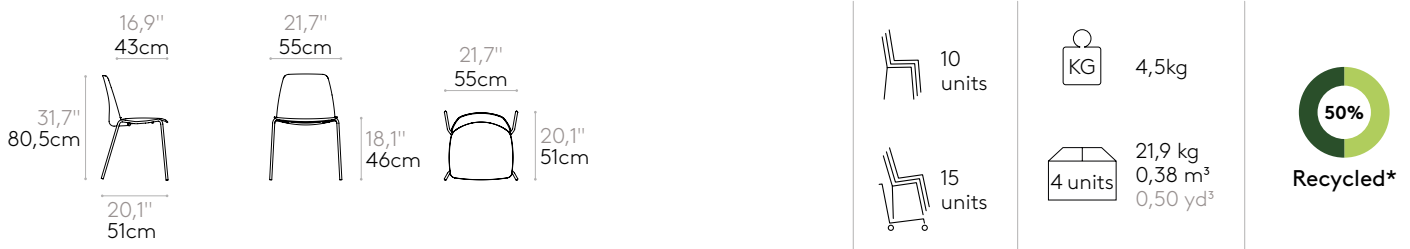

Stackable chair with polypropylene seat and backrest with round steel tube 4 leg frame. Optionally the seat can be upholstered.

Seat and back finishes: surface with a matt non-slip micro texture. Available in colours PP1 from the polypropylene swatch card. Seat and backrests of two different colours can be combined with no upcharge. Custom colours available for minimum orders of 400pcs.

Frame finishes: in chrome or micro-textured powder coated in colours M1 and M2 from our metallic swatch card.

Glides: plastic glides as standard. Felt glides and glides for carpet flooring are available with an upcharge.

Product with GREENGUARD Gold Certificate.