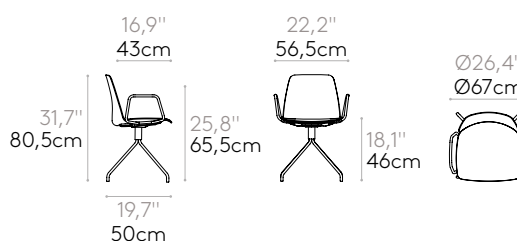

Armchair with polypropylene seat and backrest with 4 spoke swivel base in round steel rod and round steel tube arms. The seat height is not adjustable. Optionally the seat can be upholstered.

Seat and back finishes: surface with a matt non-slip micro texture. Available in colours PP1 from the polypropylene swatch card. Seat and backrests of two different colours can be combined with no upcharge. Custom colours available for minimum orders of 400pcs.

Base & arms finishes: in chrome or micro-textured powder coated in colours M1 and M2 from our metallic swatch card.

Glides: plastic glides as standard. Felt glides and glides for carpet flooring are available with an upcharge.

Product with GREENGUARD Gold Certificate.