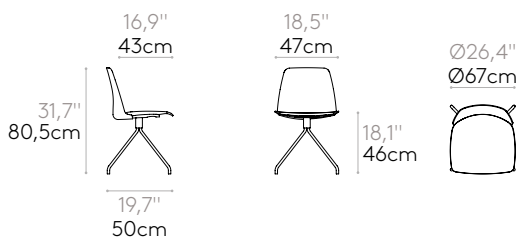

Chair with 4 spoke steel swivel base

Code: **UNN0030**

Chair with polypropylene seat and backrest with 4 spoke swivel base in round steel rod. The seat height is not adjustable. Optionally the seat can be upholstered.

Seat and back finishes: surface with a matt non-slip micro texture. Available in colours PP1 from the polypropylene swatch card. Seat and backrests of two different colours can be combined with no upcharge. Custom colours available for minimum orders of 400pcs.

Base finishes: in chrome or micro-textured powder coated in colours M1 and M2 from our metallic swatch card.

Glides: plastic glides as standard. Felt glides and glides for carpet flooring are available with an upcharge.

Product with GREENGUARD Gold Certificate.

Armchair with 4 spoke steel swivel base

Code: **UNN0060**

Armchair with polypropylene seat and backrest with 4 spoke swivel base in round steel rod and round steel tube arms. The seat height is not adjustable. Optionally the seat can be upholstered.

Seat and back finishes: surface with a matt non-slip micro texture. Available in colours PP1 from the polypropylene swatch card. Seat and backrests of two different colours can be combined with no upcharge. Custom colours available for minimum orders of 400pcs.

Base & arms finishes: in chrome or micro-textured powder coated in colours M1 and M2 from our metallic swatch card.

Glides: plastic glides as standard. Felt glides and glides for carpet flooring are available with an upcharge.

Product with GREENGUARD Gold Certificate.

* Numbers may vary based on the exact options selected.