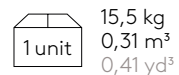

Armchair with polypropylene seat and backrest with 4 spoke swivel base in round steel rod and round steel tube arms. The seat height is not adjustable. Optionally the seat can be upholstered.

Seat and back finishes: surface with a matt non-slip micro texture. Available in colours PP1 from the polypropylene swatch card. Seat and backrests of two different colours can be combined with no upcharge. Custom colours available for minimum orders of 400pcs.

Base & arms finishes: in chrome or micro-textured powder coated in colours M1 and M2 from our metallic swatch card.

Glides: plastic glides as standard. Felt glides and glides for carpet flooring are available with an upcharge.

Product with GREENGUARD Gold Certificate.