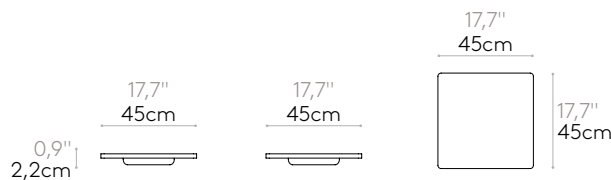

Product with GREENGUARD Gold Certificate.

**Table top for bench**

Code: **UNN0160MA**

Side table top for bench.  
Can be placed in any position.

**Finishes:** lacquered in colours W1 and W2 from our table tops swatch card.