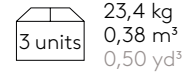

Chair with sled frame

Code: **UNN0020**

Stackable chair with polypropylene seat and backrest with round steel rod sled frame. Optionally the seat can be upholstered.

Seat and back finishes: surface with a matt non-slip micro texture. Available in colours PP1 from the polypropylene swatch card. Seat and backrests of two different colours can be combined with no upcharge. Custom colours available for minimum orders of 400pcs.

Frame finishes: in chrome or micro-textured powder coated in colours M1 and M2 from our metallic swatch card.

Glides: plastic glides as standard. Felt glides and glides for carpet flooring are available with an upcharge.

Product with GREENGUARD Gold Certificate.

Recycled*

Armchair with sled frame

Code: **UNN0080**

Stackable armchair with polypropylene seat and backrest with round steel rod sled frame. Optionally the seat can be upholstered.

Seat and back finishes: surface with a matt non-slip micro texture. Available in colours PP1 from the polypropylene swatch card. Seat and backrests of two different colours can be combined with no upcharge. Custom colours available for minimum orders of 400pcs.

Arms finishes: in black or white colour.

Frame finishes: in chrome or micro-textured powder coated in colours M1 and M2 from our metallic swatch card.

Glides: plastic glides as standard. Felt glides and glides for carpet flooring are available with an upcharge.

Product with GREENGUARD Gold Certificate.

Recycled*

* Numbers may vary based on the exact options selected.