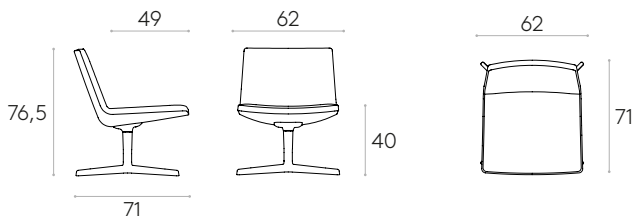

9,1kg
	1 unité 11,9 kg 0,41 m³

COM 140cm / par unité	
1 unité	125cm
8 ou plus unités	125cm
* COM seront considérés comme G2