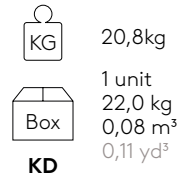

- 240x100cm

Steel table base with central column. Height 88cm. Round base plate 65cm.

Finishes: in chrome or micro-textured powder coated in colours M1 and M2 from our metallic swatch card. The bases with chrome column have a matt stainless steel bezel covering the plate.

Glides: felt layer under the base plate.

- 29,7kg
- 1 unit
- 31,5 kg
- 0,14 m³
- 0,18 yd³
- KD**

Square table base 48x48cm with height 103cm (top not included)

Code: **FLA0011**

Steel table base with central column. Height 103cm. Square base plate 48x48cm.
Finishes: in chrome or micro-textured powder coated in colours M1 and M2 from our metallic swatch card. The bases with chrome column have a matt stainless steel bezel covering the plate.
Glides: felt layer under the base plate.

Round table base 47cm with height 103cm (top not included)

Code: **FLA0014**

Steel table base with central column. Height 103cm. Round base plate 47cm.
Finishes: in chrome or micro-textured powder coated in colours M1 and M2 from our metallic swatch card. The bases with chrome column have a matt stainless steel bezel covering the plate.
Glides: felt layer under the base plate.