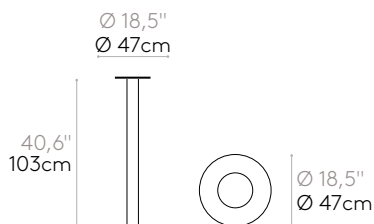

- 60x60cm
- 70x70cm
- 80x80cm

- 180x90cm

- 160x80cm
- 180x80cm

Steel base with central column. Height 88cm. Round base plate 47cm.

Finishes: in chrome or micro-textured powder coated in colours M1 and M2 from our metallic swatch card. The bases with chrome column have a matt stainless steel bezel covering the plate.

- 240x100cm

Steel table base with central column. Height 88cm. Round base plate 65cm.

Finishes: in chrome or micro-textured powder coated in colours M1 and M2 from our metallic swatch card. The bases with chrome column have a matt stainless steel bezel covering the plate.

Glides: felt layer under the base plate.

- 29,7kg
- 1 unit
- 31,5 kg
- 0,14 m³
- 0,18 yd³
- KD**

Square table base 48x48cm with height 103cm (top not included)

Code: **FLA0011**

Steel table base with central column. Height 103cm. Square base plate 48x48cm.
Finishes: in chrome or micro-textured powder coated in colours M1 and M2 from our metallic swatch card. The bases with chrome column have a matt stainless steel bezel covering the plate.
Glides: felt layer under the base plate.

Round table base 47cm with height 103cm (top not included)

Code: **FLA0014**

Steel table base with central column. Height 103cm. Round base plate 47cm.
Finishes: in chrome or micro-textured powder coated in colours M1 and M2 from our metallic swatch card. The bases with chrome column have a matt stainless steel bezel covering the plate.
Glides: felt layer under the base plate.