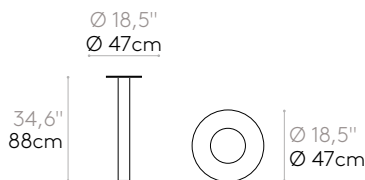

Steel table base with central column. Height 88cm. Square base plate 48x48cm.

Finishes: in chrome or micro-textured powder coated in colours M1 and M2 from our metallic swatch card. The bases with chrome column have a matt stainless steel bezel covering the plate.

- 60x60cm
- 70x70cm
- 80x80cm

- 180x90cm

- 160x80cm
- 180x80cm

Steel base with central column. Height 88cm. Round base plate 47cm.

Finishes: in chrome or micro-textured powder coated in colours M1 and M2 from our metallic swatch card. The bases with chrome column have a matt stainless steel bezel covering the plate.

Glides: felt layer under the base plate.

- 17kg
- 1 unit
- 18,8 kg
- 0,07 m³
- 0,09 yd³
- KD**

Round table base 65cm with height 88cm (top not included)

Code: **FLA0028**

- Ø120cm
- Ø140cm

- 90x90cm

- 240x100cm

- 240x100cm

Steel table base with central column. Height 88cm. Round base plate 65cm.

Finishes: in chrome or micro-textured powder coated in colours M1 and M2 from our metallic swatch card. The bases with chrome column have a matt stainless steel bezel covering the plate.