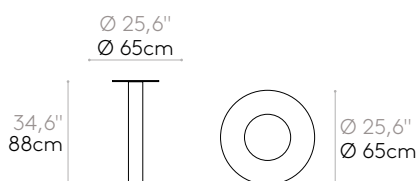

- 60x60cm
- 70x70cm
- 80x80cm

- 180x90cm

- 160x80cm
- 180x80cm

Steel base with central column. Height 88cm. Round base plate 47cm.

Finishes: in chrome or micro-textured powder coated in colours M1 and M2 from our metallic swatch card. The bases with chrome column have a matt stainless steel bezel covering the plate.

Glides: felt layer under the base plate.

- 17kg
- 1 unit
- 18,8 kg
- 0,07 m³
- 0,09 yd³
- KD**

Round table base 65cm with height 88cm (top not included)

Code: **FLA0028**

- Ø120cm
- Ø140cm

- 90x90cm

- 240x100cm

- 240x100cm

Steel table base with central column. Height 88cm. Round base plate 65cm.

Finishes: in chrome or micro-textured powder coated in colours M1 and M2 from our metallic swatch card. The bases with chrome column have a matt stainless steel bezel covering the plate.

Glides: felt layer under the base plate.

- 29,7kg
- 1 unit
- 31,5 kg
- 0,14 m³
- 0,18 yd³
- KD**

Square table base 48x48cm with height 103cm (top not included)

Code: **FLA0011**

Steel table base with central column. Height 103cm. Square base plate 48x48cm.
Finishes: in chrome or micro-textured powder coated in colours M1 and M2 from our metallic swatch card. The bases with chrome column have a matt stainless steel bezel covering the plate.
Glides: felt layer under the base plate.