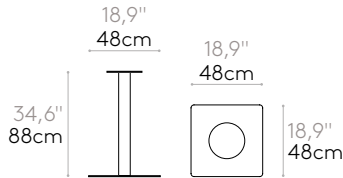

- 20,4kg
- 1 unit
- 21,6 kg
- 0,07 m³
- 0,09 yd³
- **KD**