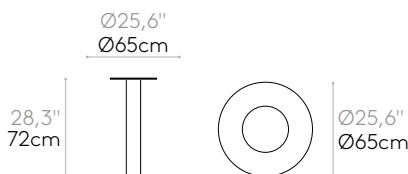

Code: **FLA0001**

Steel table base with central column. Height 72cm. Square base plate 48x48cm.

Finishes: in chrome or micro-textured powder coated in colours M1 and M2 from our metallic swatch card. The bases with chrome column have a matt stainless steel bezel covering the plate.

Glides: felt layer under the base plate.

Round table base 65cm with height 72cm (top not included)

Code: **FLA0008**

Steel table base with central column. Height 72cm. Round base plate 65cm.

Finishes: in chrome or micro-textured powder coated in colours M1 and M2 from our metallic swatch card. The bases with chrome column have a matt stainless steel bezel covering the plate.

Glides: felt layer under the base plate.

Square table base 48x48cm with height 88cm (top not included)

Code: **FLA0021**

- Ø60cm
- Ø70cm
- Ø80cm
- Ø90cm
- Ø100cm

- 60x60cm
- 70x70cm
- 80x80cm

- 160x80cm
- 180x80cm

Steel table base with central column. Height 88cm. Square base plate 48x48cm.

Finishes: in chrome or micro-textured powder coated in colours M1 and M2 from our metallic swatch card. The bases with chrome column have a matt stainless steel bezel covering the plate.