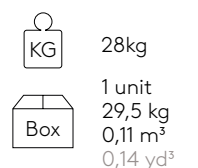

Square table base 48x48cm with height 72cm (top not included)

Code: **FLA0001**

Steel table base with central column. Height 72cm. Square base plate 48x48cm.

Finishes: in chrome or micro-textured powder coated in colours M1 and M2 from our metallic swatch card. The bases with chrome column have a matt stainless steel bezel covering the plate.

Glides: felt layer under the base plate.

Round table base 47cm with height 72cm (top not included)

Code: **FLA0004**

Steel table base with central column. Height 72cm. Round base plate 47cm.

Finishes: in chrome or micro-textured powder coated in colours M1 and M2 from our metallic swatch card. The bases with chrome column have a matt stainless steel bezel covering the plate.

Glides: felt layer under the base plate.

Round table base 65cm with height 72cm (top not included)

Code: **FLA0008**

Steel table base with central column. Height 72cm. Round base plate 65cm.

Finishes: in chrome or micro-textured powder coated in colours M1 and M2 from our metallic swatch card. The bases with chrome column have a matt stainless steel bezel covering the plate.

Glides: felt layer under the base plate.