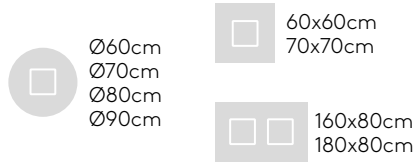

Steel table base with central column. Height 88cm. Square base plate 48x48cm.

Finishes: in chrome or micro-textured powder coated in colours M1 and M2 from our metallic swatch card. The bases with chrome column have a matt stainless steel bezel covering the plate.

- 60x60cm
- 70x70cm
- 80x80cm

- 180x90cm

- 160x80cm
- 180x80cm

Steel base with central column. Height 88cm. Round base plate 47cm.

Finishes: in chrome or micro-textured powder coated in colours M1 and M2 from our metallic swatch card. The bases with chrome column have a matt stainless steel bezel covering the plate.

- 240x100cm

Steel table base with central column. Height 88cm. Round base plate 65cm.

Finishes: in chrome or micro-textured powder coated in colours M1 and M2 from our metallic swatch card. The bases with chrome column have a matt stainless steel bezel covering the plate.

Glides: felt layer under the base plate.

- 29,7kg
- 1 unit
- 31,5 kg
- 0,14 m³
- 0,18 yd³
- KD**

Square table base 48x48cm with height 103cm (top not included)

Code: **FLA0011**

Steel table base with central column. Height 103cm. Square base plate 48x48cm.
Finishes: in chrome or micro-textured powder coated in colours M1 and M2 from our metallic swatch card. The bases with chrome column have a matt stainless steel bezel covering the plate.
Glides: felt layer under the base plate.