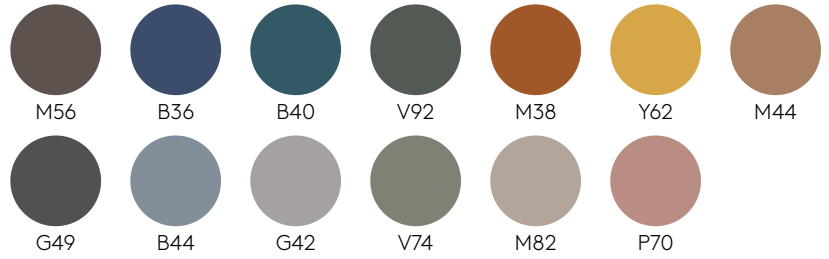

WARRANTY

5 years

FINISHES

Finishes book [+info](#)

Steel bases

M1 colours

M2 colours

Chrome

Tabletops

Lacquered MDF
22mm

W1 colours

W2 colours

Oak & walnut veneer
23mm

Oak

Walnut

Melamine
22mm MDF core

Solid FENIX®
12mm black core

FENIX® laminate
20mm

Solid HPL
12mm black core

Solid HPL
12mm white core

Solid HPL
12mm sand core

Solid HPL STONES
12mm

Square table base 48x48cm with height 72cm (top not included)

Code: **FLA0001**

Steel table base with central column. Height 72cm. Square base plate 48x48cm.

Finishes: in chrome or micro-textured powder coated in colours M1 and M2 from our metallic swatch card. The bases with chrome column have a matt stainless steel bezel covering the plate.