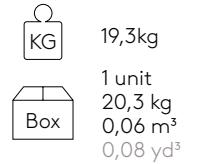

Square table base 48x48cm with height 72cm (top not included)

Code: **FLA0001**

Steel table base with central column. Height 72cm. Square base plate 48x48cm.

Finishes: in chrome or micro-textured powder coated in colours M1 and M2 from our metallic swatch card. The bases with chrome column have a matt stainless steel bezel covering the plate.

Glides: felt layer under the base plate.

Round table base 47cm with height 72cm (top not included)

Code: **FLA0004**

Steel table base with central column. Height 72cm. Round base plate 47cm.

Finishes: in chrome or micro-textured powder coated in colours M1 and M2 from our metallic swatch card. The bases with chrome column have a matt stainless steel bezel covering the plate.

Glides: felt layer under the base plate.

Round table base 65cm with height 72cm (top not included)

Code: **FLA0008**

Steel table base with central column. Height 72cm. Round base plate 65cm.

Finishes: in chrome or micro-textured powder coated in colours M1 and M2 from our metallic swatch card. The bases with chrome column have a matt stainless steel bezel covering the plate.

Glides: felt layer under the base plate.