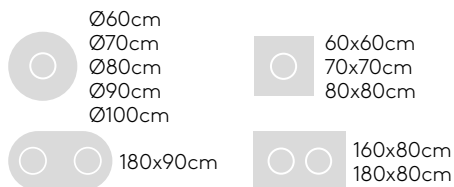

Solid FENIX®
12mm black core

FENIX® laminate
20mm

Solid HPL
12mm black core

Solid HPL
12mm white core

Solid HPL
12mm sand core

Solid HPL STONES
12mm

Square table base 48x48cm with height 72cm (top not included)

Code: **FLA0001**

Steel table base with central column. Height 72cm. Square base plate 48x48cm.

Finishes: in chrome or micro-textured powder coated in colours M1 and M2 from our metallic swatch card. The bases with chrome column have a matt stainless steel bezel covering the plate.

Glides: felt layer under the base plate.

Round table base 47cm with height 72cm (top not included)

Code: **FLA0004**

Steel table base with central column. Height 72cm. Round base plate 47cm.

Finishes: in chrome or micro-textured powder coated in colours M1 and M2 from our metallic swatch card. The bases with chrome column have a matt stainless steel bezel covering the plate.

Glides: felt layer under the base plate.

Round table base 65cm with height 72cm (top not included)

Code: **FLA0008**

Steel table base with central column. Height 72cm. Round base plate 65cm.

Finishes: in chrome or micro-textured powder coated in colours M1 and M2 from our metallic swatch card. The bases with chrome column have a matt stainless steel bezel covering the plate.