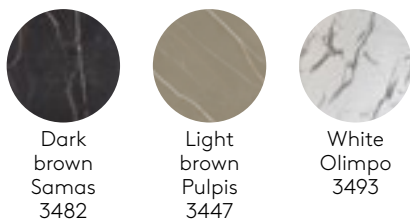

Tabletops

Lacquered MDF
22mm

W1 colours

W2 colours

Oak & walnut veneer
23mm

Oak

Walnut

Melamine
22mm MDF core

Solid FENIX®
12mm black core

FENIX® laminate
20mm

Solid HPL
12mm black core

Solid HPL
12mm white core

Solid HPL
12mm sand core

Solid HPL STONES
12mm

Square table base 48x48cm with height 72cm (top not included)

Code: **FLA0001**

Steel table base with central column. Height 72cm. Square base plate 48x48cm.

Finishes: in chrome or micro-textured powder coated in colours M1 and M2 from our metallic swatch card. The bases with chrome column have a matt stainless steel bezel covering the plate.

Glides: felt layer under the base plate.

Round table base 47cm with height 72cm (top not included)

Code: **FLA0004**

Steel table base with central column. Height 72cm. Round base plate 47cm.

Finishes: in chrome or micro-textured powder coated in colours M1 and M2 from our metallic swatch card. The bases with chrome column have a matt stainless steel bezel covering the plate.