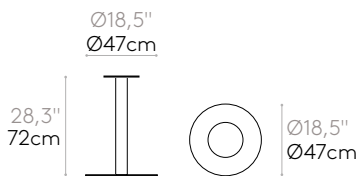

Code: **FLA0001**

Steel table base with central column. Height 72cm. Square base plate 48x48cm.

Finishes: in chrome or micro-textured powder coated in colours M1 and M2 from our metallic swatch card. The bases with chrome column have a matt stainless steel bezel covering the plate.

Glides: felt layer under the base plate.

Round table base 47cm with height 72cm (top not included)

Code: **FLA0004**

Steel table base with central column. Height 72cm. Round base plate 47cm.

Finishes: in chrome or micro-textured powder coated in colours M1 and M2 from our metallic swatch card. The bases with chrome column have a matt stainless steel bezel covering the plate.

Glides: felt layer under the base plate.

Round table base 65cm with height 72cm (top not included)

Code: **FLA0008**

Steel table base with central column. Height 72cm. Round base plate 65cm.

Finishes: in chrome or micro-textured powder coated in colours M1 and M2 from our metallic swatch card. The bases with chrome column have a matt stainless steel bezel covering the plate.

Steel table base with central column. Height 88cm. Square base plate 48x48cm.

Finishes: in chrome or micro-textured powder coated in colours M1 and M2 from our metallic swatch card. The bases with chrome column have a matt stainless steel bezel covering the plate.