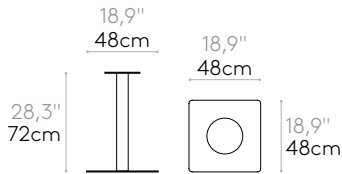

Solid FENIX®
12mm black core

FENIX® laminate
20mm

Solid HPL
12mm black core

Solid HPL
12mm white core

Solid HPL
12mm sand core

Solid HPL STONES
12mm

Square table base 48x48cm with height 72cm (top not included)

Code: **FLA0001**

Steel table base with central column. Height 72cm. Square base plate 48x48cm.

Finishes: in chrome or micro-textured powder coated in colours M1 and M2 from our metallic swatch card. The bases with chrome column have a matt stainless steel bezel covering the plate.

Glides: felt layer under the base plate.

Round table base 47cm with height 72cm (top not included)

Code: **FLA0004**

Steel table base with central column. Height 72cm. Round base plate 47cm.

Finishes: in chrome or micro-textured powder coated in colours M1 and M2 from our metallic swatch card. The bases with chrome column have a matt stainless steel bezel covering the plate.

- 60x60cm
- 70x70cm
- 80x80cm

- 180x90cm

- 160x80cm
- 180x80cm

Steel base with central column. Height 88cm. Round base plate 47cm.

Finishes: in chrome or micro-textured powder coated in colours M1 and M2 from our metallic swatch card. The bases with chrome column have a matt stainless steel bezel covering the plate.