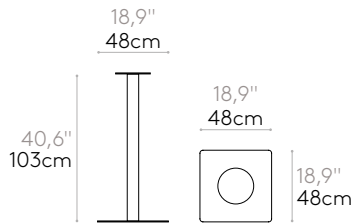

- 60x60cm
- 70x70cm
- 80x80cm

- 180x90cm

- 160x80cm
- 180x80cm

Steel base with central column. Height 88cm. Round base plate 47cm.

Finishes: in chrome or micro-textured powder coated in colours M1 and M2 from our metallic swatch card. The bases with chrome column have a matt stainless steel bezel covering the plate.

- 240x100cm

Steel table base with central column. Height 88cm. Round base plate 65cm.

Finishes: in chrome or micro-textured powder coated in colours M1 and M2 from our metallic swatch card. The bases with chrome column have a matt stainless steel bezel covering the plate.

Glides: felt layer under the base plate.

- 29,7kg
- 1 unit
- 31,5 kg
- 0,14 m³
- 0,18 yd³
- KD**

Square table base 48x48cm with height 103cm (top not included)

Code: **FLA0011**

Steel table base with central column. Height 103cm. Square base plate 48x48cm.
Finishes: in chrome or micro-textured powder coated in colours M1 and M2 from our metallic swatch card. The bases with chrome column have a matt stainless steel bezel covering the plate.
Glides: felt layer under the base plate.

Round table base 47cm with height 103cm (top not included)

Code: **FLA0014**

Steel table base with central column. Height 103cm. Round base plate 47cm.
Finishes: in chrome or micro-textured powder coated in colours M1 and M2 from our metallic swatch card. The bases with chrome column have a matt stainless steel bezel covering the plate.
Glides: felt layer under the base plate.