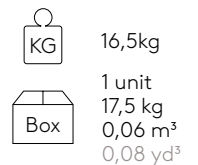

Solid FENIX®
12mm black core

FENIX® laminate
20mm

Solid HPL
12mm black core

Solid HPL
12mm white core

Solid HPL
12mm sand core

Solid HPL STONES
12mm

Square table base 48x48cm with height 72cm (top not included)

Code: **FLA0001**

Steel table base with central column. Height 72cm. Square base plate 48x48cm.

Finishes: in chrome or micro-textured powder coated in colours M1 and M2 from our metallic swatch card. The bases with chrome column have a matt stainless steel bezel covering the plate.

Glides: felt layer under the base plate.

Round table base 47cm with height 72cm (top not included)

Code: **FLA0004**

Steel table base with central column. Height 72cm. Round base plate 47cm.

Finishes: in chrome or micro-textured powder coated in colours M1 and M2 from our metallic swatch card. The bases with chrome column have a matt stainless steel bezel covering the plate.

Glides: felt layer under the base plate.

Round table base 65cm with height 72cm (top not included)

Code: **FLA0008**

Steel table base with central column. Height 72cm. Round base plate 65cm.

Finishes: in chrome or micro-textured powder coated in colours M1 and M2 from our metallic swatch card. The bases with chrome column have a matt stainless steel bezel covering the plate.