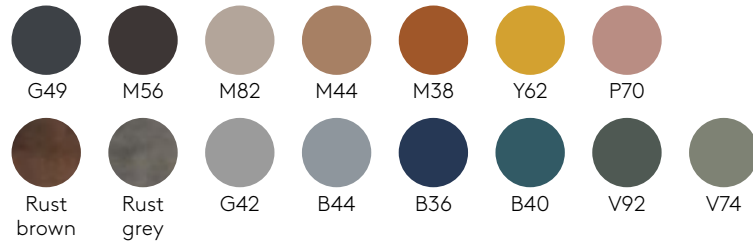

WARRANTY

5 years

FINISHES

Finishes book [+info](#)

Steel bases

M1 colours

M2 colours

Chrome

Tabletops

Lacquered MDF
22mm

W1 colours

W2 colours

Oak & walnut veneer
23mm

Oak

Walnut

Melamine
22mm MDF core

Solid FENIX®
12mm black core

FENIX® laminate
20mm

Solid HPL
12mm black core

Solid HPL
12mm white core

Solid HPL
12mm sand core

Solid HPL STONES
12mm

Square table base 48x48cm with height 72cm (top not included)