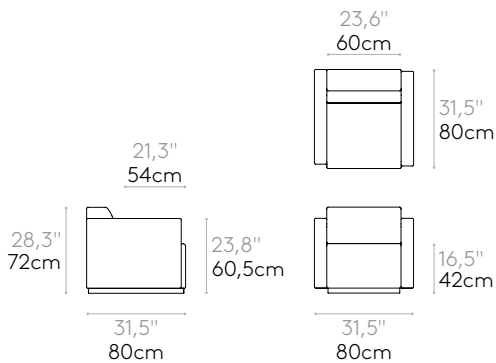

COM 140cm / 55,1" per unit

1 unit	435cm / 171,3"
8 or more units	419cm / 165"

COM will be priced as G2

33kg

1 unit 39,3 kg
0,48 m³
0,63 yd³