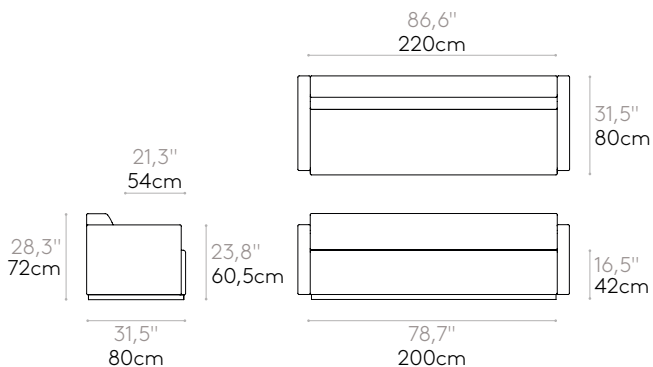

COM 140cm / 55,1" per unit

1 unit	825cm / 324,8"
8 or more units	825cm / 324,8"

COM will be priced as G2

51kg

1 unit 58,9 kg
1,35 m³
1,77 yd³