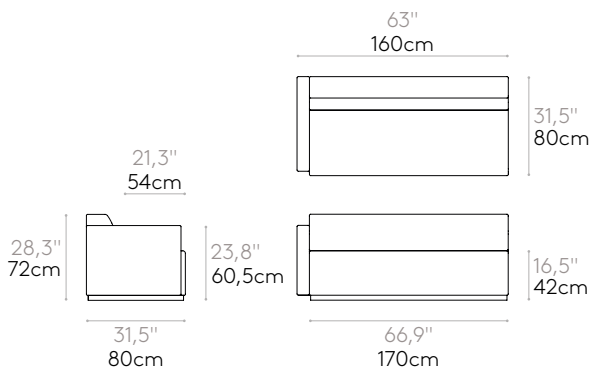

COM 140cm / 55,1" per unit

1 unit	680cm / 267,7"
8 or more units	680cm / 267,7"

COM will be priced as G2