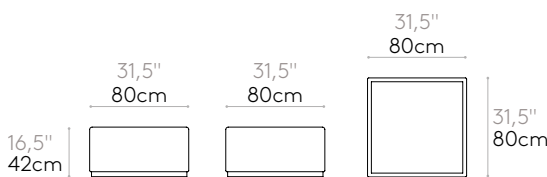

COM 140cm / 55,1" per unit

1 unit	185cm / 72,8"

8 or more units	185cm / 72,8"

COM will be priced as G2

23,5kg

1 unit 29,8 kg
0,48 m³
0,63 yd³

Recycled*