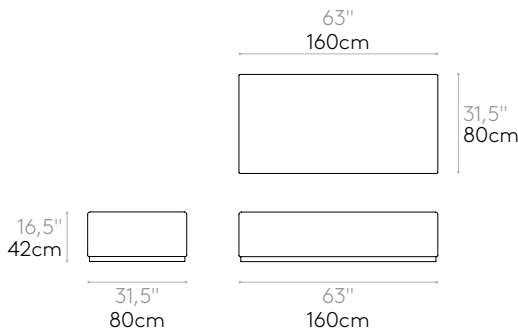

8 or more units	180cm / 70,9"
-----------------	---------------

COM will be priced as G2

20,5kg

1 unit 26,8 kg  
0,48 m<sup>3</sup>  
0,63 yd<sup>3</sup>

**Modular seat 120x80cm**

Code: **PAU1520TA**

Upholstered modular seat 120x80cm. Inner seat made in wood padded with CMHR slabstock polyurethane foam of various densities covered with soft polyester fiber.

**Upholstery:** in all the fabrics and leathers indicated in our finishes book.

**Base finishes:** lacquered in black or white.

**Glides:** felt layer under the base.

COM 140cm / 55,1" per unit

1 unit	265cm / 104,3"
--------	----------------

8 or more units	265cm / 104,3"
-----------------	----------------

COM will be priced as G2

27kg

1 unit 35,8 kg  
0,71 m<sup>3</sup>  
0,93 yd<sup>3</sup>

**Modular seat 160x80cm**

Code: **PAU1530TA**

Upholstered modular seat 160x80cm. Inner seat made in wood padded with CMHR slabstock polyurethane foam of various densities covered with soft polyester fiber.

**Upholstery:** in all the fabrics and leathers indicated in our finishes book.

**Base finishes:** lacquered in black or white.

**Glides:** felt layer under the base.

COM 140cm / 55,1" per unit

1 unit	345cm / 135,8"
8 or more units	345cm / 135,8"