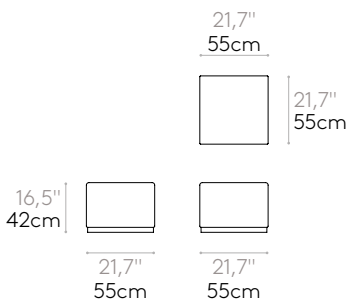

**Upholstery:** in all the fabrics and leathers indicated in our finishes book.

**Base finishes:** lacquered in black or white.

**Glides:** felt layer under the base.

COM 140cm / 55,1" per unit

1 unit	435cm / 171,3"
8 or more units	415cm / 163,3"

COM will be priced as G2

40kg

47,9 kg  
0,73 m<sup>3</sup>  
0,95 yd<sup>3</sup>

**Modular seat 55x55cm**

Code: **PAU1610TA**

Upholstered modular seat 55x55cm. Inner seat made in wood padded with CMHR slabstock polyurethane foam of various densities covered with soft polyester fiber.

**Upholstery:** in all the fabrics and leathers indicated in our finishes book.

**Base finishes:** lacquered in black or white.

**Glides:** felt layer under the base.

COM 140cm / 55,1" per unit

1 unit	150cm / 59,1"
8 or more units	115cm / 45,9"