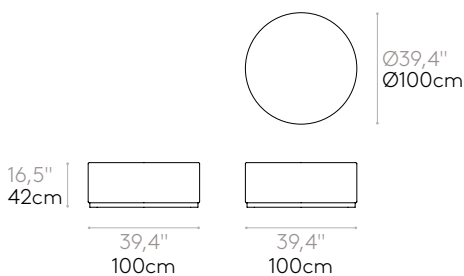

**Upholstery:** in all the fabrics and leathers indicated in our finishes book.

**Base finishes:** lacquered in black or white.

**Glides:** felt layer under the base.

COM 140cm / 55,1" per unit

1 unit	355cm / 139,8"
--------	----------------

8 or more units	340cm / 133,9"
-----------------	----------------

COM will be priced as G2

31kg

38,9 kg  
0,51 m<sup>3</sup>  
0,66 yd<sup>3</sup>

**Round pouf 100cm**

Code: **PAU1640TA**

Upholstered round pouf 100cm. Inner seat made in wood padded with CMHR slabstock polyurethane foam of various densities covered with soft polyester fiber.

**Upholstery:** in all the fabrics and leathers indicated in our finishes book.

**Base finishes:** lacquered in black or white.

**Glides:** felt layer under the base.

COM 140cm / 55,1" per unit

1 unit	260cm / 102,4"
--------	----------------