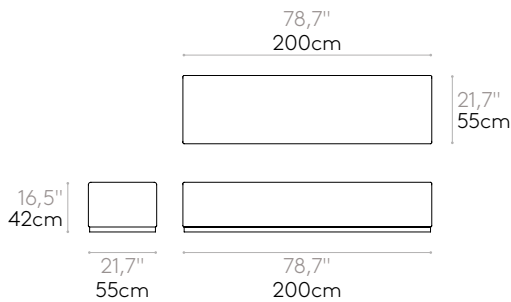

**Upholstery:** in all the fabrics and leathers indicated in our finishes book.

**Base finishes:** lacquered in black or white.

**Glides:** felt layer under the base.

COM 140cm / 55,1" per unit

1 unit	295cm / 116,1"
8 or more units	295cm / 116,1"

COM will be priced as G2

KG 26kg

1 unit 34,8 kg  
0,95 m<sup>3</sup>  
1,24 yd<sup>3</sup>

**Modular seat 200x55cm**

Code: **PAU1630TA**

Upholstered modular seat 200x55cm. Inner seat made in wood padded with CMHR slabstock polyurethane foam of various densities covered with soft polyester fiber.

**Upholstery:** in all the fabrics and leathers indicated in our finishes book.

**Base finishes:** lacquered in black or white.

**Glides:** felt layer under the base.

COM 140cm / 55,1" per unit

1 unit	355cm / 139,8"
--------	----------------