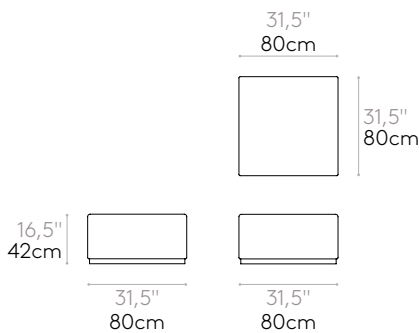

**Upholstery:** in all the fabrics and leathers indicated in our finishes book.

**Base finishes:** lacquered in black or white.

**Glides:** felt layer under the base.

COM 140cm / 55,1" per unit

1 unit	180cm / 70,9"
--------	---------------