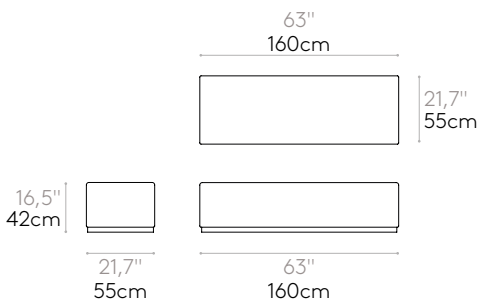

**Upholstery:** in all the fabrics and leathers indicated in our finishes book.

**Base finishes:** lacquered in black or white.

**Glides:** felt layer under the base.

COM 140cm / 55,1" per unit

1 unit	150cm / 59,1"
8 or more units	115cm / 45,9"

COM will be priced as G2

KG 12kg

1 unit 15,9 kg  
0,23 m<sup>3</sup>  
0,30 yd<sup>3</sup>

**Modular seat 160x55cm**

Code: **PAU1620TA**

Upholstered modular seat 160x55cm. Inner seat made in wood padded with CMHR slabstock polyurethane foam of various densities covered with soft polyester fiber.

**Upholstery:** in all the fabrics and leathers indicated in our finishes book.

**Base finishes:** lacquered in black or white.

**Glides:** felt layer under the base.

COM 140cm / 55,1" per unit

1 unit	295cm / 116,1"
8 or more units	295cm / 116,1"