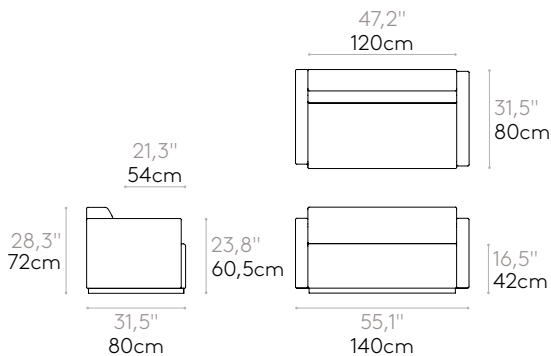

COM 140cm / 55,1" per unit

1 unit	555cm / 218,5"
8 or more units	555cm / 218,5"

COM will be priced as G2

42kg

1 unit 50,8 kg
0,83 m³
1,09 yd³