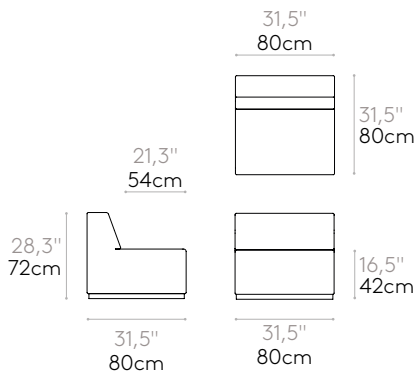

**Upholstery:** in all the fabrics and leathers indicated in our finishes book.

**Base finishes:** lacquered in black or white.

**Glides:** felt layer under the base.

COM 140cm / 55,1" per unit

1 unit	225cm / 59,1"
8 or more units	210cm / 82,7"

COM will be priced as G2

23kg

1 unit 26,5 kg  
0,43 m<sup>3</sup>  
0,57 yd<sup>3</sup>

**Modular seat with backrest W.80cm**

Code: **PAU1020TA**

Upholstered modular seat with backrest W.80cm. Inner seat and backrest made in wood padded with CMHR slabstock polyurethane foam of various densities covered with soft polyester fiber.

**Upholstery:** in all the fabrics and leathers indicated in our finishes book.

**Base finishes:** lacquered in black or white.

**Glides:** felt layer under the base.

COM 140cm / 55,1" per unit

1 unit	270cm / 106,3"
8 or more units	270cm / 106,3"