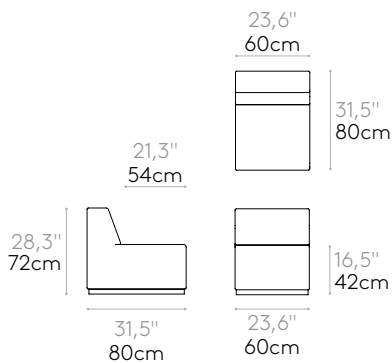

**Upholstery:** in all the fabrics and leathers indicated in our finishes book.

**Base finishes:** lacquered in black or white.

**Glides:** felt layer under the base.

COM 140cm / 55,1" per unit

1 unit	260cm / 102,4"
--------	----------------

8 or more units	255cm / 100,4"
-----------------	----------------

COM will be priced as G2

26kg

30,4 kg  
0,46 m<sup>3</sup>  
0,60 yd<sup>3</sup>

**Modular seat with backrest W.60cm**

Code: **PAU1010TA**

Upholstered modular seat with backrest W.60cm. Inner seat and backrest made in wood padded with CMHR slabstock polyurethane foam of various densities covered with soft polyester fiber.

**Upholstery:** in all the fabrics and leathers indicated in our finishes book.

**Base finishes:** lacquered in black or white.

**Glides:** felt layer under the base.

COM 140cm / 55,1" per unit

1 unit	225cm / 59,1"
8 or more units	210cm / 82,7"