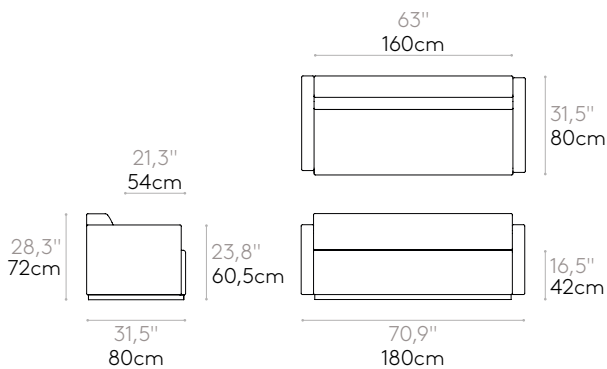

COM 140cm / 55,1" per unit

1 unit	825cm / 324,8"
8 or more units	825cm / 324,8"

COM will be priced as G2

47kg

1 unit 55,8 kg
1,07 m³
1,22 yd³