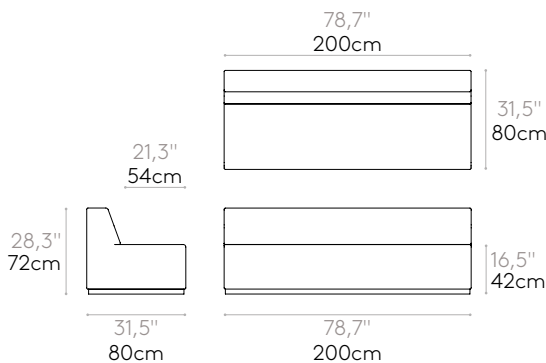

COM 140cm / 55,1" per unit

1 unit	630cm / 248"
8 or more units	605cm / 238,2"

COM will be priced as G2

41kg	1 unit 48,9 kg 1,23 m³ 1,60 yd³

Recycled*