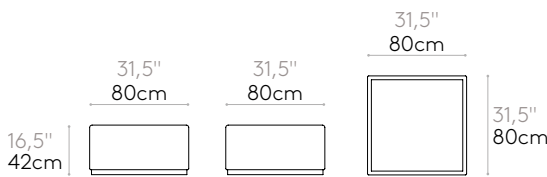

Modular table 80x80cm (lacquered table top)

Code: **PAU1710LC**

Upholstered modular table 80x80cm with lacquered top in black or white. Inner structure in wood covered with polyurethane CMHR slabstock polyurethane foam of various densities and soft fiber.

Upholstery: in all the fabrics and leathers indicated in our finishes book.

Top finishes: lacquered in colours W1 from our table tops swatch card.

Base finishes: lacquered in black or white.

Glides: felt layer under the base.

COM 140cm / 55,1" per unit

1 unit	185cm / 72,8"

8 or more units	185cm / 72,8"

COM will be priced as G2

23,5kg

1 unit 29,8 kg
0,48 m³
0,63 yd³

Recycled*

Modular table 80x80cm (oak table top)

Code: **PAU1710RO**

Upholstered modular table 80x80cm with oak table top for lounge areas. Inner structure in wood covered with polyurethane CMHR slabstock polyurethane foam of various densities and soft fiber.

Upholstery: in all the fabrics and leathers indicated in our finishes book.

Top finishes: in any of the oak veneer finishes from our table tops swatch card.

Base finishes: lacquered in black or white.

Glides: felt layer under the base.