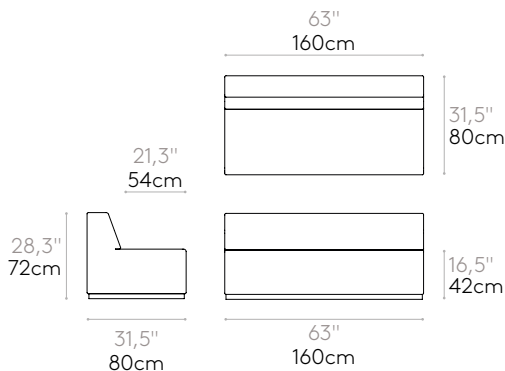

COM 140cm / 55,1" per unit	
1 unit	540cm / 212,6"
8 or more units	540cm / 212,6"
COM will be priced as G2	

37kg	45,8 kg 0,95 m³ 1,24 yd³