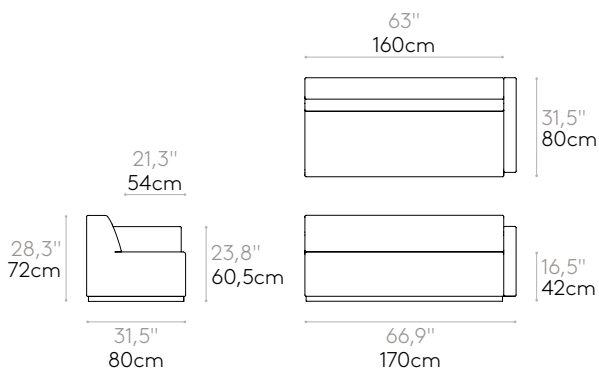

COM 140cm / 55,1" per unit

1 unit	680cm / 267,7"
8 or more units	680cm / 267,7"

COM will be priced as G2