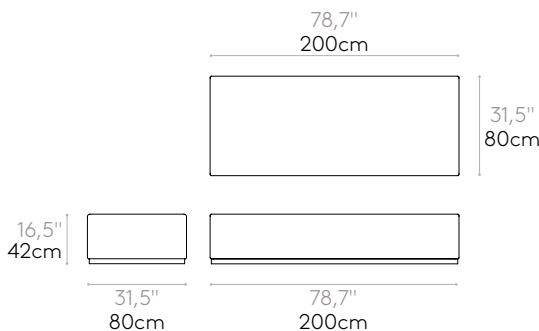

**Upholstery:** in all the fabrics and leathers indicated in our finishes book.

**Base finishes:** lacquered in black or white.

**Glides:** felt layer under the base.

COM 140cm / 55,1" per unit

1 unit	345cm / 135,8"
8 or more units	345cm / 135,8"

COM will be priced as G2

33,5kg

42,3 kg  
0,95 m<sup>3</sup>  
1,24 yd<sup>3</sup>

**Modular seat 200x80cm**

Code: **PAU1540TA**

Upholstered modular seat 200x80cm. Inner seat made in wood padded with CMHR slabstock polyurethane foam of various densities covered with soft polyester fiber.

**Upholstery:** in all the fabrics and leathers indicated in our finishes book.

**Base finishes:** lacquered in black or white.

**Glides:** felt layer under the base.

COM 140cm / 55,1" per unit

1 unit	435cm / 171,3"
8 or more units	415cm / 163,3"