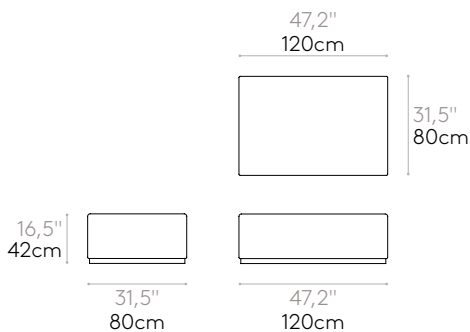

**Upholstery:** in all the fabrics and leathers indicated in our finishes book.

**Base finishes:** lacquered in black or white.

**Glides:** felt layer under the base.

COM 140cm / 55,1" per unit

1 unit	180cm / 70,9"
--------	---------------

8 or more units	180cm / 70,9"
-----------------	---------------

COM will be priced as G2

20,5kg

1 unit 26,8 kg  
0,48 m<sup>3</sup>  
0,63 yd<sup>3</sup>

**Modular seat 120x80cm**

Code: **PAU1520TA**

Upholstered modular seat 120x80cm. Inner seat made in wood padded with CMHR slabstock polyurethane foam of various densities covered with soft polyester fiber.

**Upholstery:** in all the fabrics and leathers indicated in our finishes book.

**Base finishes:** lacquered in black or white.

**Glides:** felt layer under the base.

COM 140cm / 55,1" per unit

1 unit	265cm / 104,3"
--------	----------------