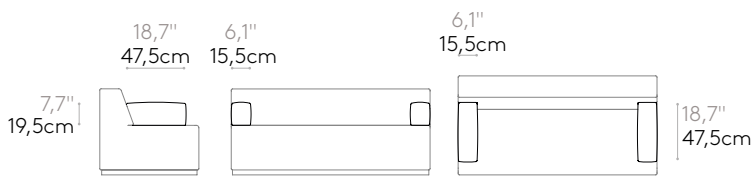

COM 140cm / 55,1" per unit

1 unit	50cm / 19,7"
8 or more units	50cm / 19,7"

COM will be priced as G2

2,6kg

3 units 9,1 kg
0,12 m³
0,16 yd³

Recycled*