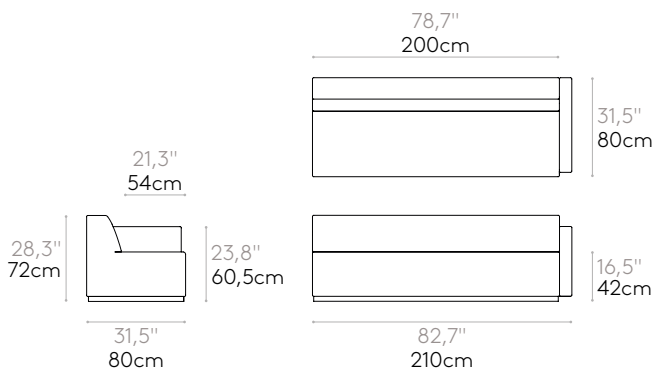

COM 140cm / 55,1" per unit

1 unit	715cm / 281,5"
8 or more units	695cm / 273,6"

COM will be priced as G2

46kg

1 unit 53,9 kg
1,29 m³
1,69 yd³