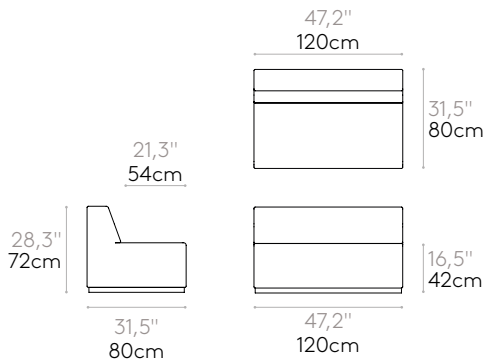

**Upholstery:** in all the fabrics and leathers indicated in our finishes book.

**Base finishes:** lacquered in black or white.

**Glides:** felt layer under the base.

COM 140cm / 55,1" per unit

1 unit	270cm / 106,3"
8 or more units	270cm / 106,3"

COM will be priced as G2

27kg

1 unit 33,3 kg  
0,48 m<sup>3</sup>  
0,63 yd<sup>3</sup>

**Modular seat with backrest W.120cm**

Code: **PAU1030TA**

Upholstered modular seat with backrest W.120cm. Inner seat and backrest made in wood padded with CMHR slabstock polyurethane foam of various densities covered with soft polyester fiber.

**Upholstery:** in all the fabrics and leathers indicated in our finishes book.

**Base finishes:** lacquered in black or white.

**Glides:** felt layer under the base.

COM 140cm / 55,1" per unit	
1 unit	360cm / 141,7"
8 or more units	345cm / 135,8"
COM will be priced as G2	