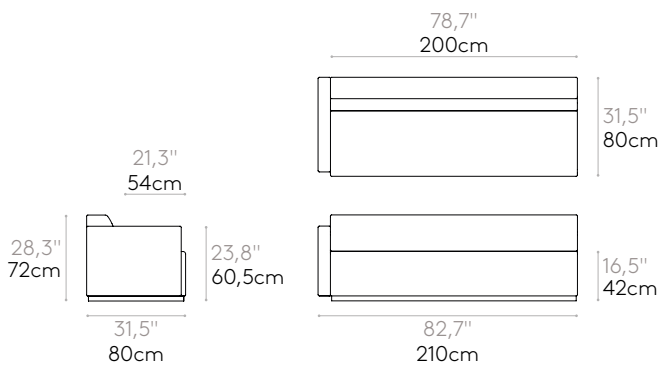

COM 140cm / 55,1" per unit

1 unit	715cm / 281,5"
8 or more units	695cm / 273,6"

COM will be priced as G2

46kg

1 unit 53,9 kg
1,29 m³
1,69 yd³