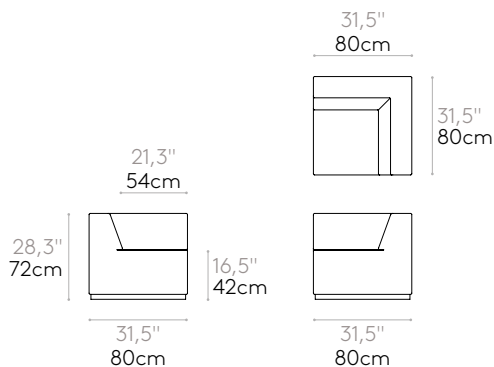

COM 140cm / 55,1" per unit

1 unit	330cm / 129,9"
8 or more units	300cm / 118,1"

COM will be priced as G2

22,5kg	1 unit 28,8 kg 0,43 m³ 0,57 yd³

Recycled*